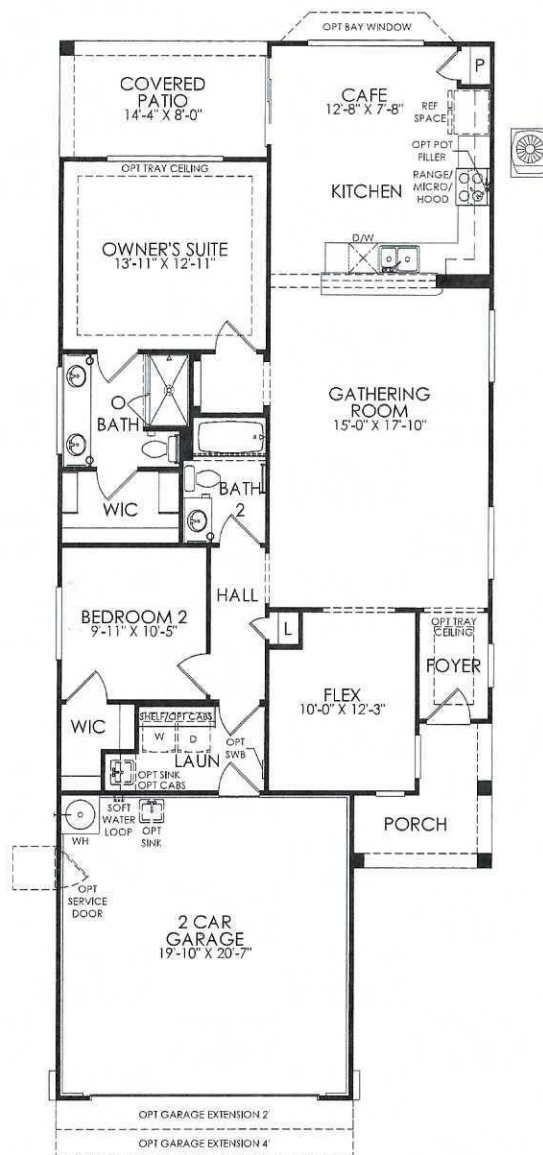

THE PINE SPRING

Approximately 1,420 sq. ft.

- 2 Bedrooms
- 2 Baths
- 2-Car Garage

A - Spanish

B - Italian

C - Tuscan (with stone)

Single-Level

THE PINE SPRING OPTIONS

Chef's Kitchen

Low Threshold Shower with Seat at Owner's Bath

Double Doors or French Doors at Flex

Optional Bay Window at Owner's Suite

Shower at Secondary Bath

Low Threshold Shower with Seat at Secondary Bath