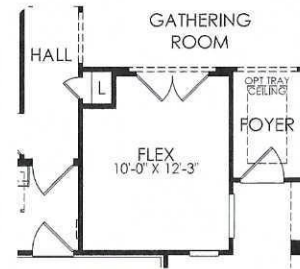

THE PINE SPRING

Approximately 1,420 sq. ft.

- 2 Bedrooms
- 2 Baths
- 2-Car Garage

A - Spanish

B - Italian

C - Tuscan (with stone)

Single-Level

THE PINE SPRING OPTIONS

Chef's Kitchen

Low Threshold Shower with Seat at Owner's Bath

Double Doors or French Doors at Flex

Optional Bay Window at Owner's Suite

Shower at Secondary Bath

Low Threshold Shower with Seat at Secondary Bath