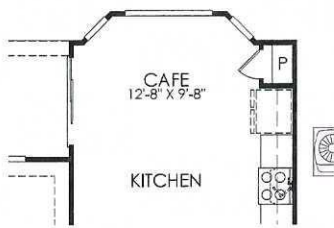

THE PINE SPRING

Approximately 1,420 sq. ft.

- 2 Bedrooms
- 2 Baths
- 2-Car Garage

A - Spanish

B - Italian

C - Tuscan (with stone)

Single-Level

THE PINE SPRING OPTIONS

Chef's Kitchen

Low Threshold Shower with Seat at Owner's Bath

Double Doors or French Doors at Flex

Optional Bay Window at Owner's Suite

Shower at Secondary Bath

Low Threshold Shower with Seat at Secondary Bath