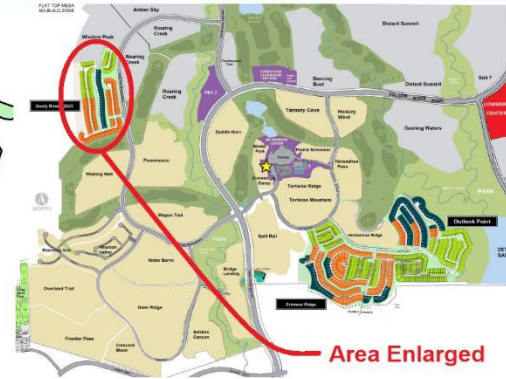

Dusty Rose

Coming 2023!

- Cottage Series
- Retreat Series
- Encore Series
- Common Element

Unit 22

- Available Home Site
- Sold
- Move-in Ready Home

For additional information please visit: www.suncitymesquite.com

All Lot Premiums subject to change without notice!