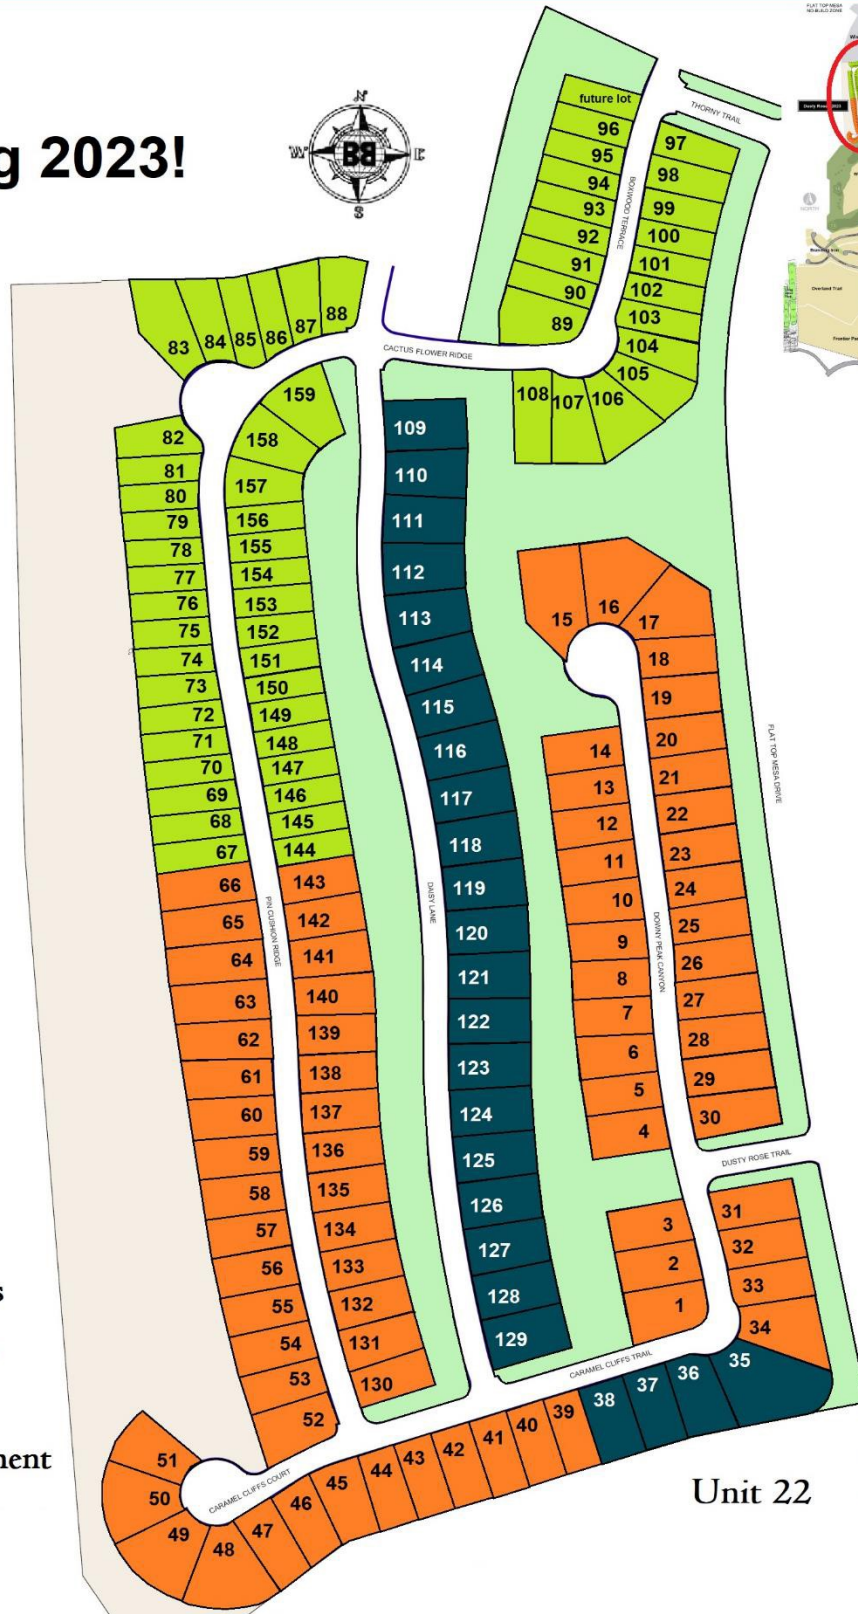

Dusty Rose

Coming 2023!

- Cottage Series
- Retreat Series
- Encore Series
- Common Element

Unit 22

- Available Home Site
- Sold
- Move-in Ready Home

For additional information please visit: www.suncitymesquite.com

All Lot Premiums subject to change without notice!