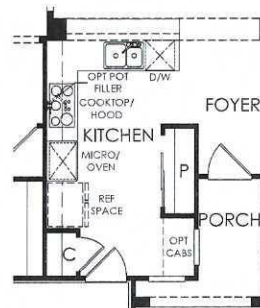

THE OVERLOOK

Approximately 1,390 sq. ft.

- 2 Bedrooms
- 2 Baths
- 2-Car Garage

A - Spanish

B - Italian

C - Tuscan (with stone)

Single-Level

THE OVERLOOK OPTIONS

Low Threshold Shower with Seat at Owner's Bath

Shower at Secondary Bath

Low Threshold Shower with Seat at Secondary Bath

Storage in lieu of Flex
This Option Removes Flex and Reduces Livable Square Footage

Bay Window at Owner's Suite

Chef's Kitchen