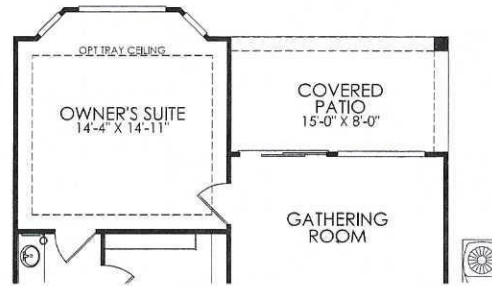

THE OVERLOOK

Approximately 1,390 sq. ft.

- 2 Bedrooms
- 2 Baths
- 2-Car Garage

A - Spanish

B - Italian

C - Tuscan (with stone)

Single-Level

THE OVERLOOK OPTIONS

Low Threshold Shower with Seat at Owner's Bath

Shower at Secondary Bath

Low Threshold Shower with Seat at Secondary Bath

Storage in lieu of Flex
This Option Removes Flex and Reduces Livable Square Footage

Bay Window at Owner's Suite

Chef's Kitchen