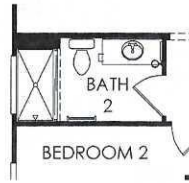

THE OVERLOOK

Approximately 1,390 sq. ft.

- 2 Bedrooms
- 2 Baths
- 2-Car Garage

A - Spanish

B - Italian

C - Tuscan (with stone)

Single-Level

THE OVERLOOK OPTIONS

Low Threshold Shower with Seat at Owner's Bath

Shower at Secondary Bath

Low Threshold Shower with Seat at Secondary Bath

Storage in lieu of Flex
This Option Removes Flex and Reduces Livable Square Footage