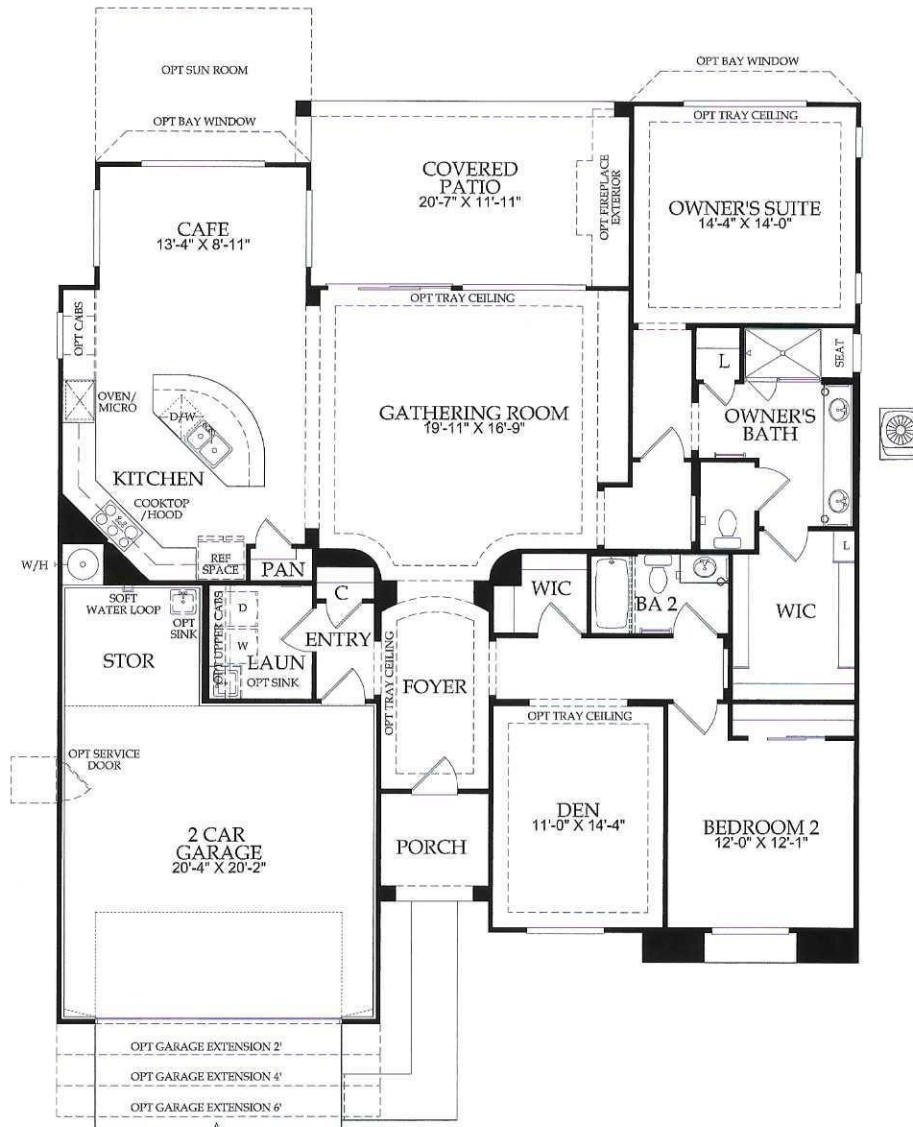

# THE PURSUIT

Approximately 2,023 sq. ft.

- 2 Bedrooms
- 2 Baths
- 2-Car Garage + Storage

A - Spanish

B - Desert Ranch

C - Tuscan w/Stone

Single-Level

# THE PURSUIT OPTIONS

Laundry Room 2

Storage Room

Culinary Kitchen

Suite

Wet Bar

Powder Bath

Sun Room

Framed or Glass  
Walk-In Shower  
at Owner's Bath

Separate Shower  
and Drop-In Tub  
at Owner's Bath

Bedroom 3