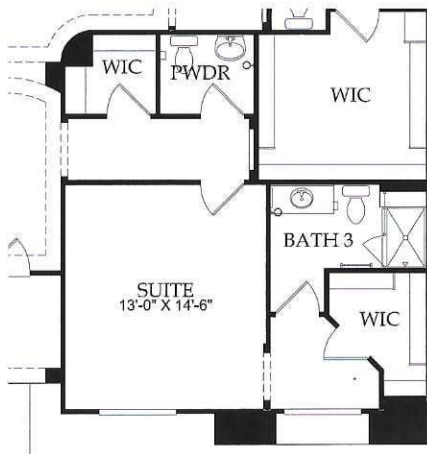

# THE PURSUIT

Approximately 2,023 sq. ft.

- 2 Bedrooms
- 2 Baths
- 2-Car Garage + Storage

A - Spanish

B - Desert Ranch

C - Tuscan w/Stone

Single-Level

# THE PURSUIT OPTIONS

Laundry Room 2

Storage Room

Culinary Kitchen

Suite

Wet Bar

Powder Bath

Sun Room

Framed or Glass  
Walk-In Shower  
at Owner's Bath

Separate Shower  
and Drop-In Tub  
at Owner's Bath

Bedroom 3