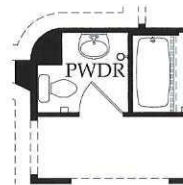

# THE PURSUIT

Approximately 2,023 sq. ft.

- 2 Bedrooms
- 2 Baths
- 2-Car Garage + Storage

A - Spanish

B - Desert Ranch

C - Tuscan w/Stone

Single-Level

# THE PURSUIT OPTIONS

Laundry Room 2

Storage Room

Culinary Kitchen

Suite

Wet Bar

Powder Bath

Sun Room

Framed or Glass  
Walk-In Shower  
at Owner's Bath

Separate Shower  
and Drop-In Tub  
at Owner's Bath

Bedroom 3