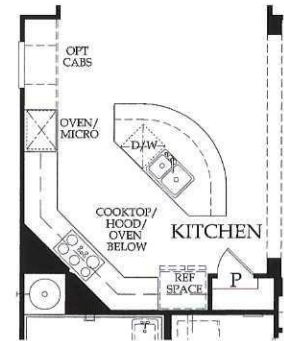

# THE PURSUIT

Approximately 2,023 sq. ft.

- 2 Bedrooms
- 2 Baths
- 2-Car Garage + Storage

A - Spanish

B - Desert Ranch

C - Tuscan w/Stone

Single-Level

# THE PURSUIT OPTIONS

Laundry Room 2

Storage Room

Culinary Kitchen

Suite

Wet Bar

Powder Bath

Sun Room

Framed or Glass  
Walk-In Shower  
at Owner's Bath

Separate Shower  
and Drop-In Tub  
at Owner's Bath

Bedroom 3