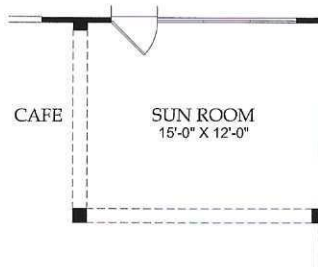

# THE SANCTUARY

Approximately 1,715 sq. ft.

- 2 Bedrooms
- 2 Baths
- 2-Car Garage

A - Spanish

B - Desert Ranch

C - Tuscan w/Stone

Single-Level

# THE SANCTUARY OPTIONS

Den

Sun Room

Suite

Framed or Glass Walk-In Shower at Owner's Bath

Separate Shower and Drop-In Tub at Owner's Bath

Wet Bar

Storage