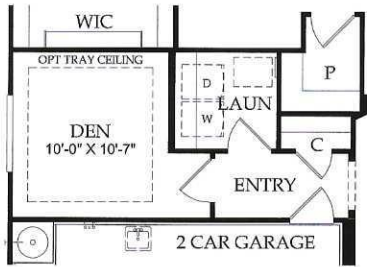

# THE SANCTUARY

Approximately 1,715 sq. ft.

- 2 Bedrooms
- 2 Baths
- 2-Car Garage

A - Spanish

B - Desert Ranch

C - Tuscan w/Stone

Single-Level

# THE SANCTUARY OPTIONS

Den

Sun Room

Suite

Framed or Glass Walk-In Shower at Owner's Bath

Separate Shower and Drop-In Tub at Owner's Bath

Wet Bar

Storage