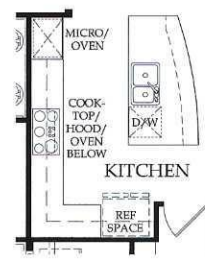

# THE SANCTUARY

Approximately 1,715 sq. ft.

- 2 Bedrooms
- 2 Baths
- 2-Car Garage

A - Spanish

B - Desert Ranch

C - Tuscan w/Stone

Single-Level

# THE SANCTUARY OPTIONS

Den

Sun Room

Suite

Framed or Glass Walk-In Shower at Owner's Bath

Separate Shower and Drop-In Tub at Owner's Bath

Wet Bar

Storage

Culinary Kitchen