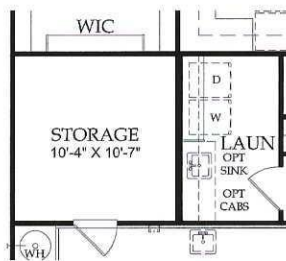

# THE SANCTUARY

Approximately 1,715 sq. ft.

- 2 Bedrooms
- 2 Baths
- 2-Car Garage

A - Spanish

B - Desert Ranch

C - Tuscan w/Stone

Single-Level

# THE SANCTUARY OPTIONS

Den

Sun Room

Suite

Framed or Glass Walk-In Shower at Owner's Bath

Separate Shower and Drop-In Tub at Owner's Bath

Wet Bar

Storage