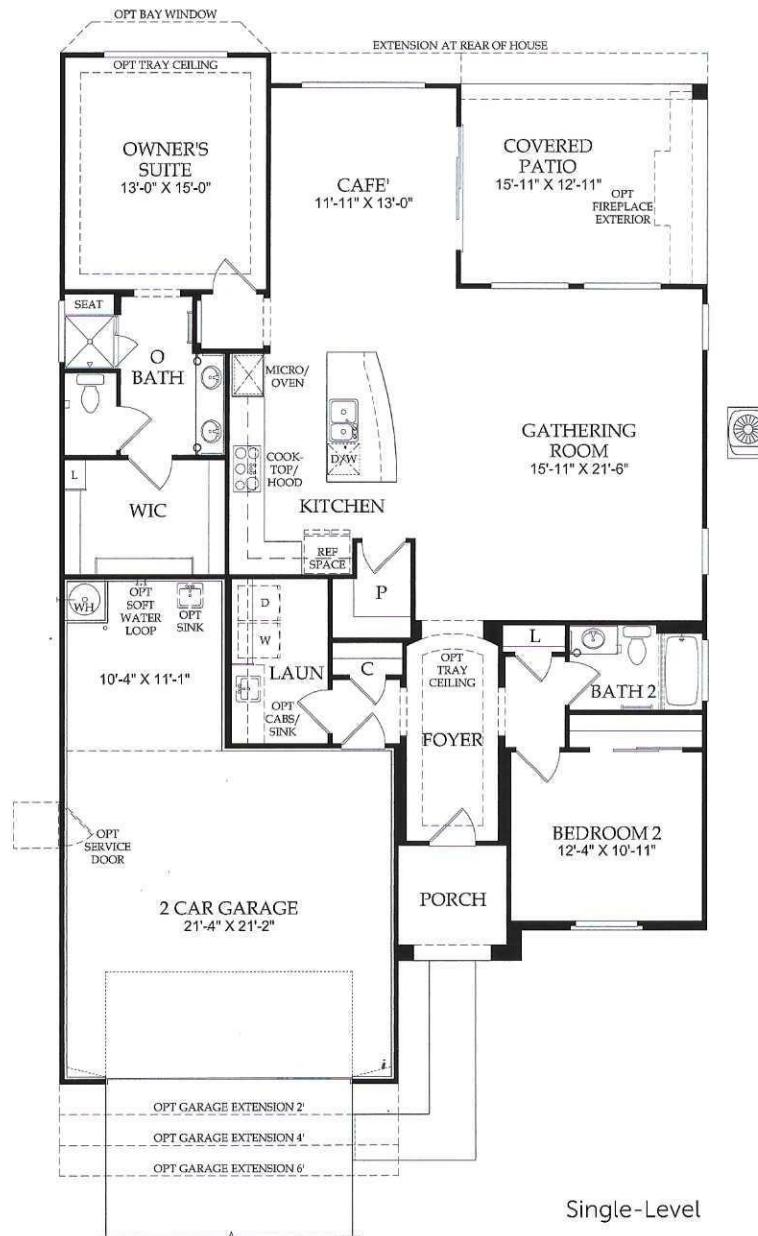

# THE SANCTUARY

Approximately 1,715 sq. ft.

- 2 Bedrooms
- 2 Baths
- 2-Car Garage

A - Spanish

B - Desert Ranch

C - Tuscan w/Stone

Single-Level

# THE SANCTUARY OPTIONS

Den

Sun Room

Suite

Framed or Glass Walk-In Shower at Owner's Bath

Separate Shower and Drop-In Tub at Owner's Bath

Wet Bar

Storage

Culinary Kitchen