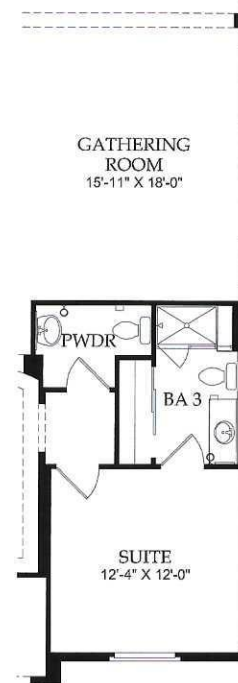

# THE SANCTUARY

Approximately 1,715 sq. ft.

- 2 Bedrooms
- 2 Baths
- 2-Car Garage

A - Spanish

B - Desert Ranch

C - Tuscan w/Stone

Single-Level

# THE SANCTUARY OPTIONS

Den

Sun Room

Suite

Framed or Glass Walk-In Shower at Owner's Bath

Separate Shower and Drop-In Tub at Owner's Bath

Wet Bar

Storage