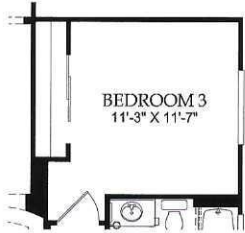

THE HAVEN

Approximately 1,859 sq. ft.

- 2 Bedrooms
- 2 Baths
- 2-Car Garage

A - Spanish

B - Desert Ranch

C - Tuscan w/Stone

Single-Level

THE HAVEN OPTIONS

Bedroom 3

Storage

Side Courtyard Wall with Gate

Suite

Culinary Kitchen

Laundry Room 2

Sun Room

Framed or Glass Walk-In Shower at Owner's Bath

Separate Shower and Drop-In Tub at Owner's Bath

Boot Bench 2