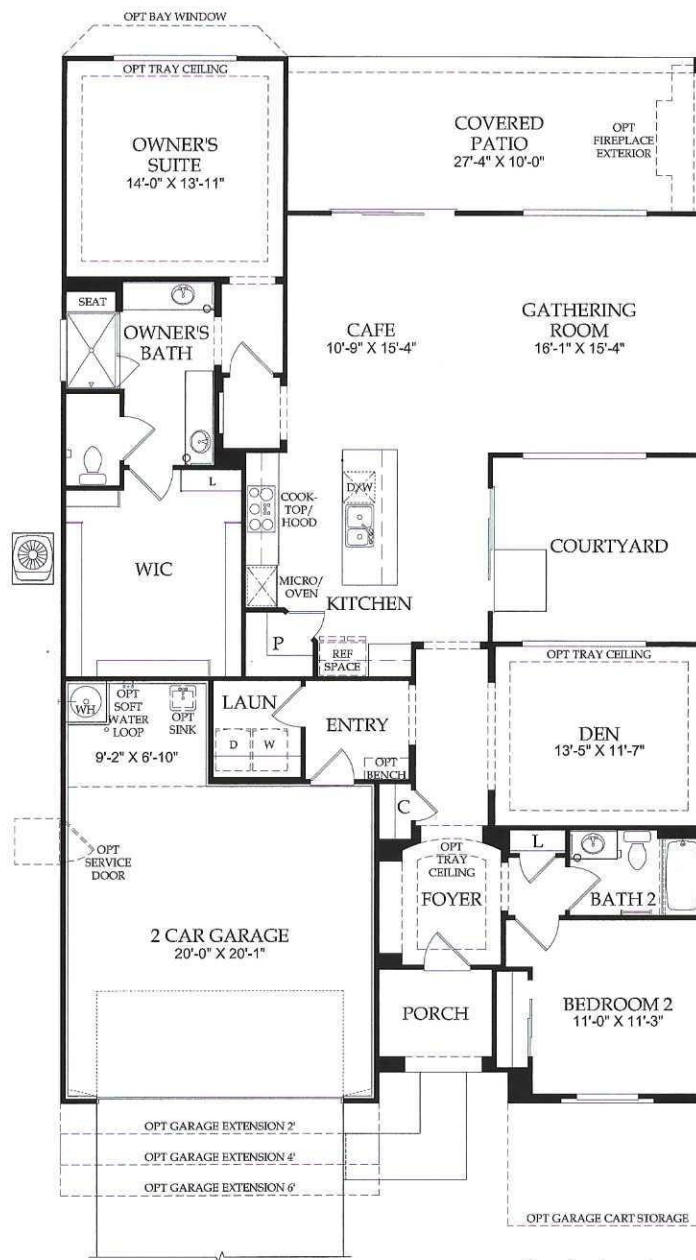

THE HAVEN

Approximately 1,859 sq. ft.

- 2 Bedrooms
- 2 Baths
- 2-Car Garage

A - Spanish

B - Desert Ranch

C - Tuscan w/Stone

Single-Level

THE HAVEN OPTIONS

Bedroom 3

Storage

Side Courtyard Wall with Gate

Suite

Culinary Kitchen

Laundry Room 2

Sun Room

Framed or Glass Walk-In Shower at Owner's Bath

Separate Shower and Drop-In Tub at Owner's Bath

Boot Bench 2