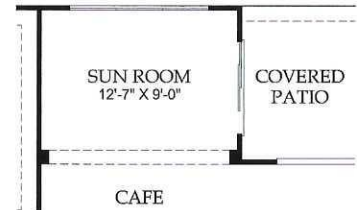

THE HAVEN

Approximately 1,859 sq. ft.

- 2 Bedrooms
- 2 Baths
- 2-Car Garage

A - Spanish

B - Desert Ranch

C - Tuscan w/Stone

Single-Level

THE HAVEN OPTIONS

Bedroom 3

Storage

Side Courtyard Wall with Gate

Suite

Culinary Kitchen

Laundry Room 2

Sun Room

Framed or Glass Walk-In Shower at Owner's Bath

Separate Shower and Drop-In Tub at Owner's Bath

Boot Bench 2