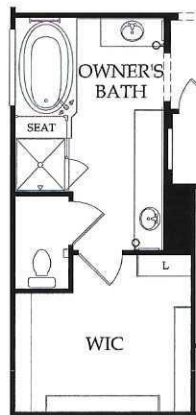

THE HAVEN

Approximately 1,859 sq. ft.

- 2 Bedrooms
- 2 Baths
- 2-Car Garage

A - Spanish

B - Desert Ranch

C - Tuscan w/Stone

Single-Level

THE HAVEN OPTIONS

Bedroom 3

Storage

Side Courtyard Wall with Gate

Suite

Culinary Kitchen

Laundry Room 2

Sun Room

Framed or Glass Walk-In Shower at Owner's Bath

Separate Shower and Drop-In Tub at Owner's Bath

Boot Bench 2