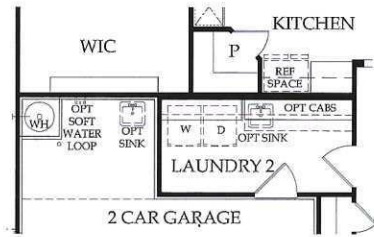

THE HAVEN

Approximately 1,859 sq. ft.

- 2 Bedrooms
- 2 Baths
- 2-Car Garage

A - Spanish

B - Desert Ranch

C - Tuscan w/Stone

Single-Level

THE HAVEN OPTIONS

Bedroom 3

Storage

Side Courtyard Wall with Gate

Suite

Culinary Kitchen

Laundry Room 2

Sun Room

Framed or Glass Walk-In Shower at Owner's Bath

Separate Shower and Drop-In Tub at Owner's Bath

Boot Bench 2