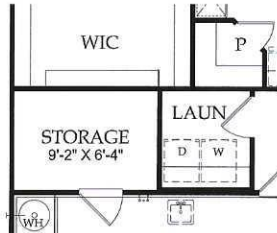

THE HAVEN

Approximately 1,859 sq. ft.

- 2 Bedrooms
- 2 Baths
- 2-Car Garage

A - Spanish

B - Desert Ranch

C - Tuscan w/Stone

Single-Level

THE HAVEN OPTIONS

Bedroom 3

Storage

Side Courtyard Wall with Gate

Suite

Culinary Kitchen

Laundry Room 2

Sun Room

Framed or Glass Walk-In Shower at Owner's Bath

Separate Shower and Drop-In Tub at Owner's Bath

Boot Bench 2