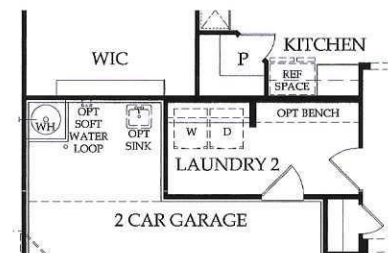

THE HAVEN

Approximately 1,859 sq. ft.

- 2 Bedrooms
- 2 Baths
- 2-Car Garage

A - Spanish

B - Desert Ranch

C - Tuscan w/Stone

Single-Level

THE HAVEN OPTIONS

Bedroom 3

Storage

Side Courtyard Wall with Gate

Suite

Culinary Kitchen

Laundry Room 2

Sun Room

Framed or Glass Walk-In Shower at Owner's Bath

Separate Shower and Drop-In Tub at Owner's Bath

Boot Bench 2