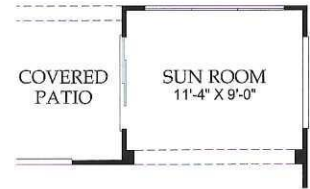

THE HIDEAWAY

Approximately 1,573 sq. ft.

- 2 Bedrooms
- 2 Baths
- 2-Car Garage

A - Spanish

B - Desert Ranch

C - Tuscan w/Stone

Single-Level

THE HIDEAWAY OPTIONS

Framed or Glass Walk-In Shower at Owner's Bath

Separate Shower and Drop-In Tub at Owner's Bath

Culinary Kitchen

Wet Bar

Sun Room

Flex

Storage

Laundry Room 2