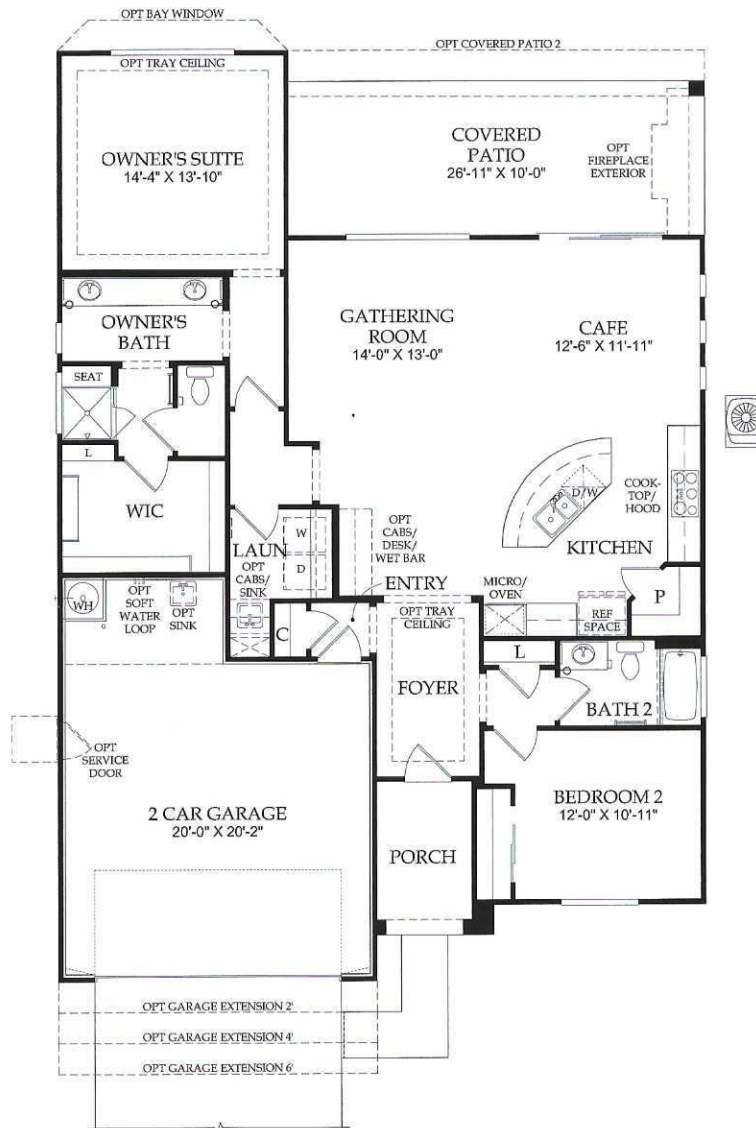

THE HIDEAWAY

Approximately 1,573 sq. ft.

- 2 Bedrooms
- 2 Baths
- 2-Car Garage

A - Spanish

B - Desert Ranch

C - Tuscan w/Stone

Single-Level

THE HIDEAWAY OPTIONS

Framed or Glass Walk-In Shower at Owner's Bath

Separate Shower and Drop-In Tub at Owner's Bath

Culinary Kitchen

Wet Bar

Sun Room

Flex

Storage

Laundry Room 2

Laundry Room 3

Laundry Room 4