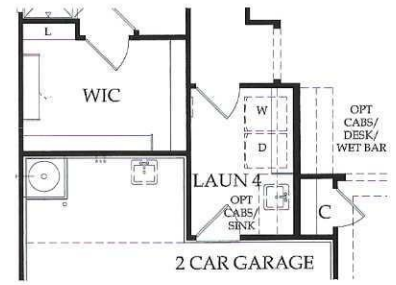

Laundry Room 4