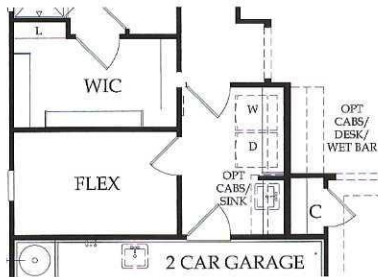

THE HIDEAWAY

Approximately 1,573 sq. ft.

- 2 Bedrooms
- 2 Baths
- 2-Car Garage

A - Spanish

B - Desert Ranch

C - Tuscan w/Stone

Single-Level

THE HIDEAWAY OPTIONS

Framed or Glass Walk-In Shower at Owner's Bath

Separate Shower and Drop-In Tub at Owner's Bath

Culinary Kitchen

Wet Bar

Sun Room

Flex

Storage

Laundry Room 2

Laundry Room 3

Laundry Room 4