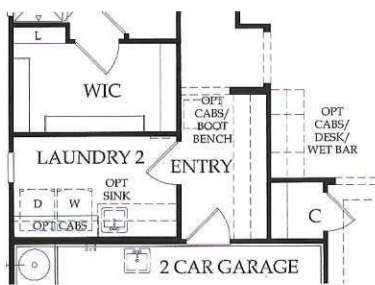

THE HIDEAWAY

Approximately 1,573 sq. ft.

- 2 Bedrooms
- 2 Baths
- 2-Car Garage

A - Spanish

B - Desert Ranch

C - Tuscan w/Stone

Single-Level

THE HIDEAWAY OPTIONS

Framed or Glass Walk-In Shower at Owner's Bath

Separate Shower and Drop-In Tub at Owner's Bath

Culinary Kitchen

Wet Bar

Sun Room

Flex

Storage

Laundry Room 2