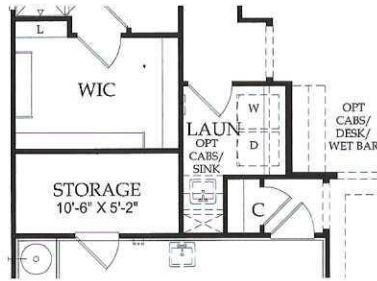

THE HIDEAWAY

Approximately 1,573 sq. ft.

- 2 Bedrooms
- 2 Baths
- 2-Car Garage

A - Spanish

B - Desert Ranch

C - Tuscan w/Stone

Single-Level

THE HIDEAWAY OPTIONS

Framed or Glass Walk-In Shower at Owner's Bath

Separate Shower and Drop-In Tub at Owner's Bath

Culinary Kitchen

Wet Bar

Sun Room

Flex

Storage

Laundry Room 2