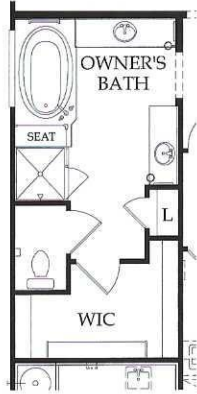

THE HIDEAWAY

Approximately 1,573 sq. ft.

- 2 Bedrooms
- 2 Baths
- 2-Car Garage

A - Spanish

B - Desert Ranch

C - Tuscan w/Stone

Single-Level

THE HIDEAWAY OPTIONS

Framed or Glass Walk-In Shower at Owner's Bath

Separate Shower and Drop-In Tub at Owner's Bath

Culinary Kitchen

Wet Bar

Sun Room

Flex

Storage

Laundry Room 2