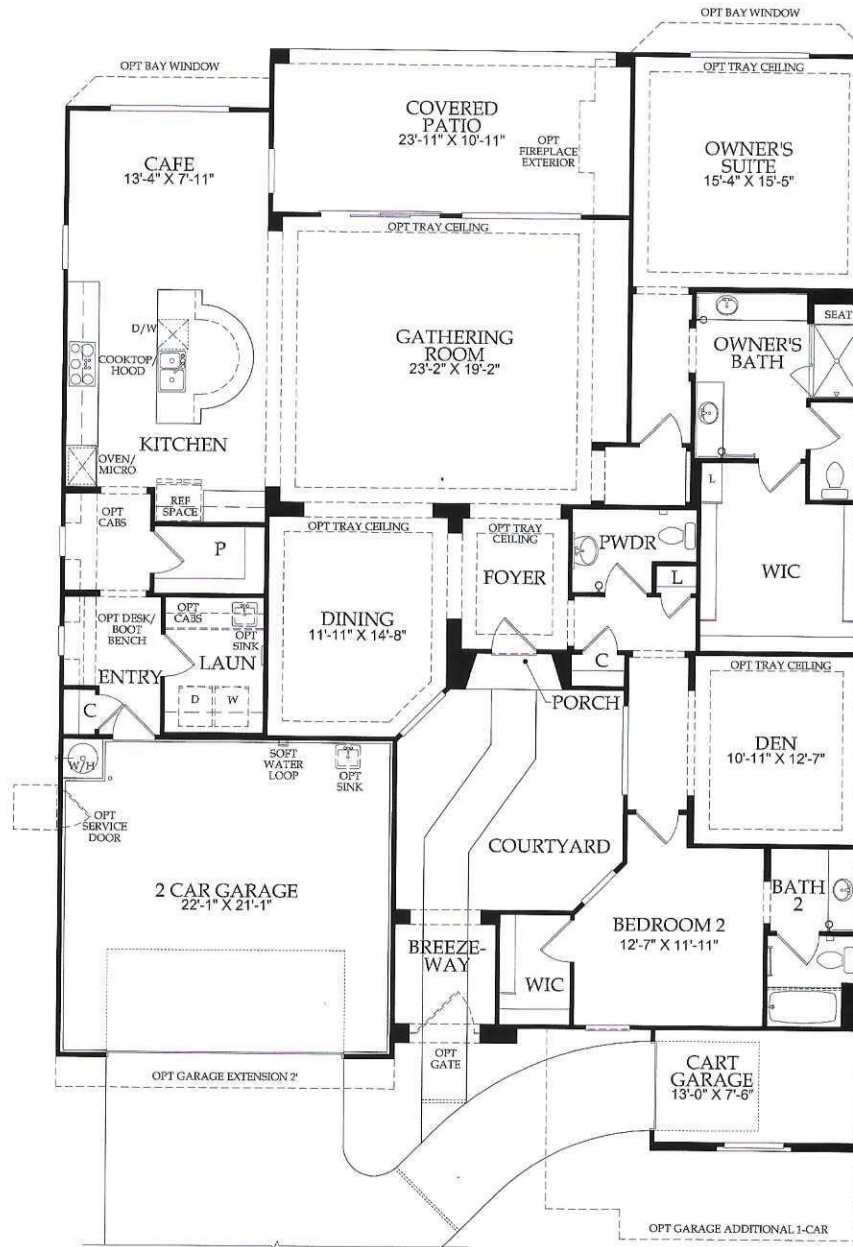

THE JOURNEY

Approximately 2,514 sq. ft.

- 2 Bedrooms
- 2.5 Baths
- 2-Car Garage + Cart Garage

A - Spanish

B - Desert Ranch

C - Tuscan w/Stone

Single-Level

THE JOURNEY OPTIONS

Guest Suite with Living

Den 2

Wet Bar

Butler's Pantry

Bedroom 3

Framed or Glass Walk-In Shower at Owner's Bath

Separate Shower and Drop-In Tub at Owner's Bath

Culinary Kitchen