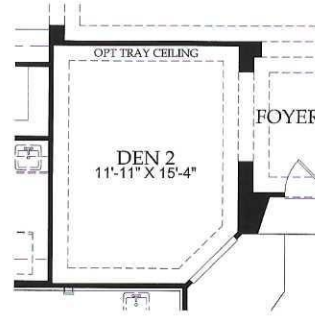

THE JOURNEY

Approximately 2,514 sq. ft.

- 2 Bedrooms
- 2.5 Baths
- 2-Car Garage + Cart Garage

A - Spanish

B - Desert Ranch

C - Tuscan w/Stone

Single-Level

THE JOURNEY OPTIONS

Guest Suite with Living

Den 2

Wet Bar

Butler's Pantry

Bedroom 3

Framed or Glass Walk-In Shower at Owner's Bath

Separate Shower and Drop-In Tub at Owner's Bath

Culinary Kitchen