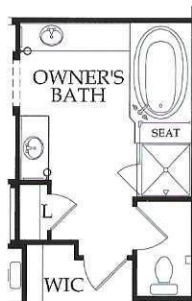

THE JOURNEY

Approximately 2,514 sq. ft.

- 2 Bedrooms
- 2.5 Baths
- 2-Car Garage + Cart Garage

A - Spanish

B - Desert Ranch

C - Tuscan w/Stone

Single-Level

THE JOURNEY OPTIONS

Guest Suite with Living

Den 2

Wet Bar

Butler's Pantry

Bedroom 3

Framed or Glass Walk-In Shower at Owner's Bath

Separate Shower and Drop-In Tub at Owner's Bath

Culinary Kitchen