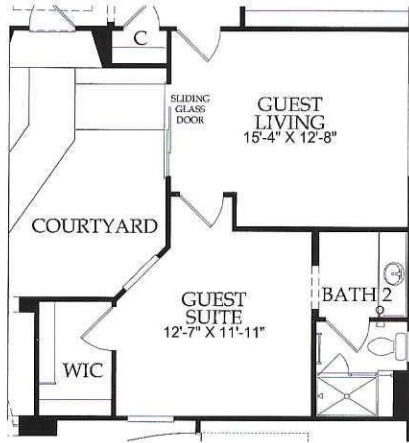

THE JOURNEY

Approximately 2,514 sq. ft.

- 2 Bedrooms
- 2.5 Baths
- 2-Car Garage + Cart Garage

A - Spanish

B - Desert Ranch

C - Tuscan w/Stone

Single-Level

THE JOURNEY OPTIONS

Guest Suite with Living

Den 2

Wet Bar

Butler's Pantry

Bedroom 3

Framed or Glass Walk-In Shower at Owner's Bath

Separate Shower and Drop-In Tub at Owner's Bath

Culinary Kitchen