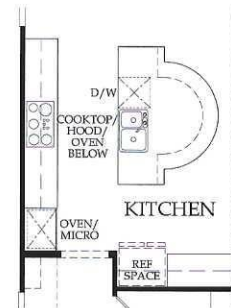

THE JOURNEY

Approximately 2,514 sq. ft.

- 2 Bedrooms
- 2.5 Baths
- 2-Car Garage + Cart Garage

A - Spanish

B - Desert Ranch

C - Tuscan w/Stone

Single-Level

THE JOURNEY OPTIONS

Guest Suite with Living

Den 2

Wet Bar

Butler's Pantry

Bedroom 3

Framed or Glass Walk-In Shower at Owner's Bath

Separate Shower and Drop-In Tub at Owner's Bath

Culinary Kitchen