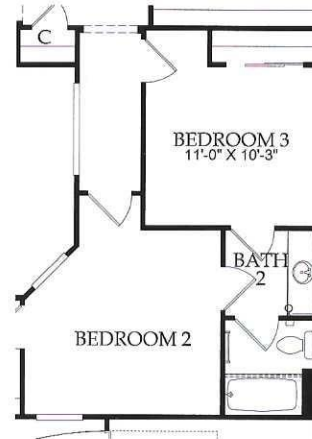

THE JOURNEY

Approximately 2,514 sq. ft.

- 2 Bedrooms
- 2.5 Baths
- 2-Car Garage + Cart Garage

A - Spanish

B - Desert Ranch

C - Tuscan w/Stone

Single-Level

THE JOURNEY OPTIONS

Guest Suite with Living

Den 2

Wet Bar

Butler's Pantry

Bedroom 3

Framed or Glass Walk-In Shower at Owner's Bath

Separate Shower and Drop-In Tub at Owner's Bath

Culinary Kitchen