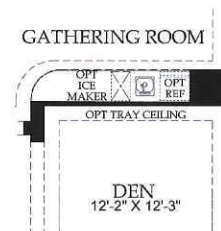

THE SERENITY

Approximately 2,337 sq. ft.

- 2 Bedrooms
- 2 Baths
- 2-Car Garage + Storage

A - Spanish

B - Desert Ranch

C - Tuscan w/Stone

Single-Level

THE SERENITY OPTIONS

Culinary Kitchen

Storage

Bedroom 3

Laundry Room 2

Suite

Closet

Den 2

Wet Bar

Den 3

Framed or Glass Walk-In Shower at Owner's Bath

Separate Shower and Drop-In Tub at Owner's Bath

Courtyard Wall