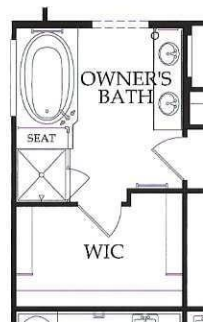

THE SERENITY

Approximately 2,337 sq. ft.

- 2 Bedrooms
- 2 Baths
- 2-Car Garage + Storage

A - Spanish

B - Desert Ranch

C - Tuscan w/Stone

Single-Level

THE SERENITY OPTIONS

Culinary Kitchen

Storage

Bedroom 3

Laundry Room 2

Suite

Closet

Den 2

Wet Bar

Den 3

Framed or Glass Walk-In Shower at Owner's Bath

Separate Shower and Drop-In Tub at Owner's Bath

Courtyard Wall