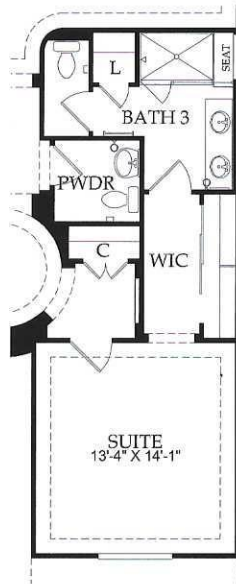

THE SERENITY

Approximately 2,337 sq. ft.

- 2 Bedrooms
- 2 Baths
- 2-Car Garage + Storage

A - Spanish

B - Desert Ranch

C - Tuscan w/Stone

Single-Level

THE SERENITY OPTIONS

Culinary Kitchen

Storage

Bedroom 3

Laundry Room 2

Suite

Closet

Den 2

Wet Bar

Den 3

Framed or Glass Walk-In Shower at Owner's Bath

Separate Shower and Drop-In Tub at Owner's Bath

Courtyard Wall