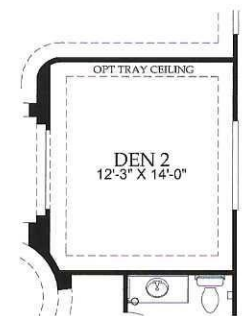

THE SERENITY

Approximately 2,337 sq. ft.

- 2 Bedrooms
- 2 Baths
- 2-Car Garage + Storage

A - Spanish

B - Desert Ranch

C - Tuscan w/Stone

Single-Level

THE SERENITY OPTIONS

Culinary Kitchen

Storage

Bedroom 3

Laundry Room 2

Suite

Closet

Den 2

Wet Bar

Den 3

Framed or Glass Walk-In Shower at Owner's Bath

Separate Shower and Drop-In Tub at Owner's Bath

Courtyard Wall